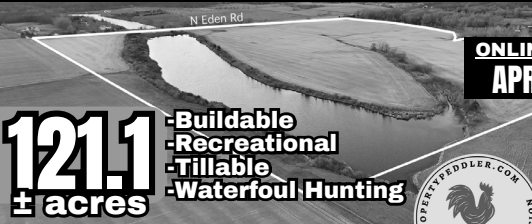

LAND AUCTION

Peoria County, IL

ONLINE ONLY AUCTION

APR 3rd @ 10 AM

**121.1
± acres**

- Buildable**
- Recreational**
- Tillable**
- Waterfoul Hunting**

Property: N Eden Rd,
 Elmwood, IL 61529
 Parcel: 12-21-300-007.

121.1-acres offering income-producing farmland, recreational opportunities, and excellent building sites

 **Auctioneer/Broker Brad Chandler**
Property Peddler Inc. 618-221-5727

Find the auction on
 the home page at