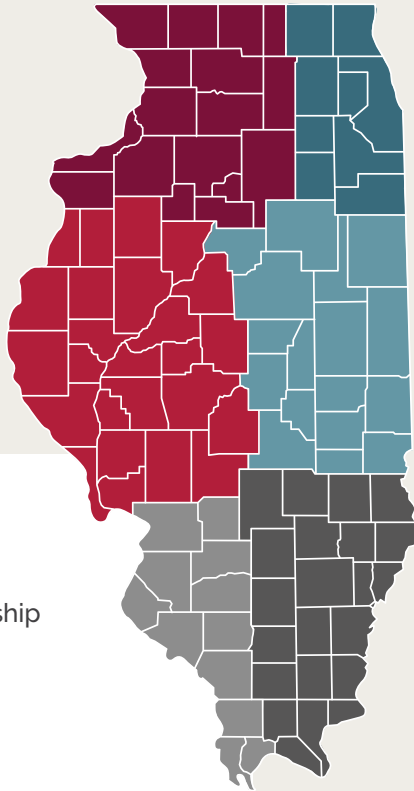

## The Illinois 2x2 Display Ad Network

2x2 MAP

### Statewide

174 Newspapers  
1,083,145 Readership